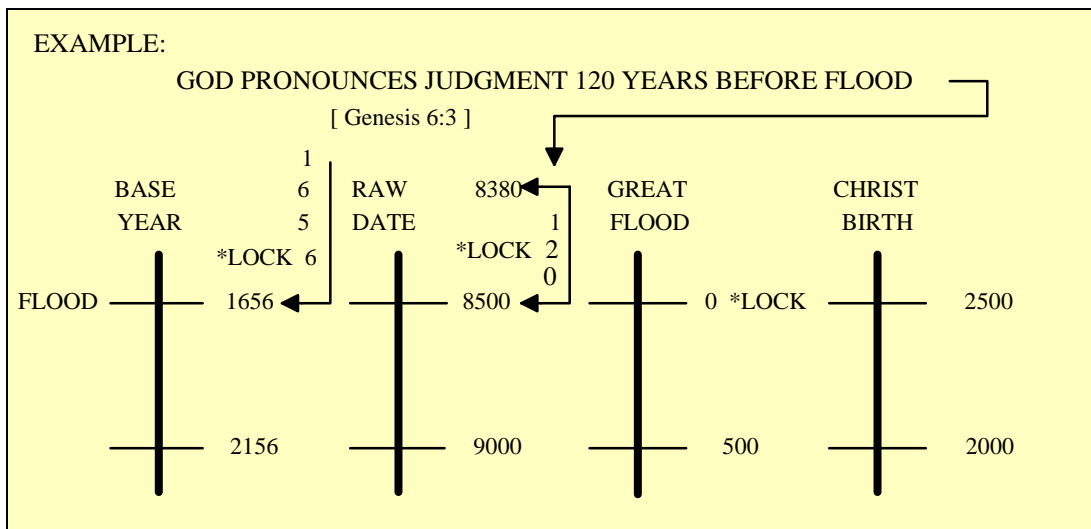

ADAMIC TIMELINE

WARNING

THERE ARE FOUR LINES USED IN THIS TIMELINE.

1. BASE YEAR
2. RAW DATE
3. GREAT FLOOD
4. CHRIST BIRTH

ALL FOUR CONTAIN TIMELOCKS

* TIMELOCKS ARE USED FOR STABILIZING EVENTS WITH THE LINES