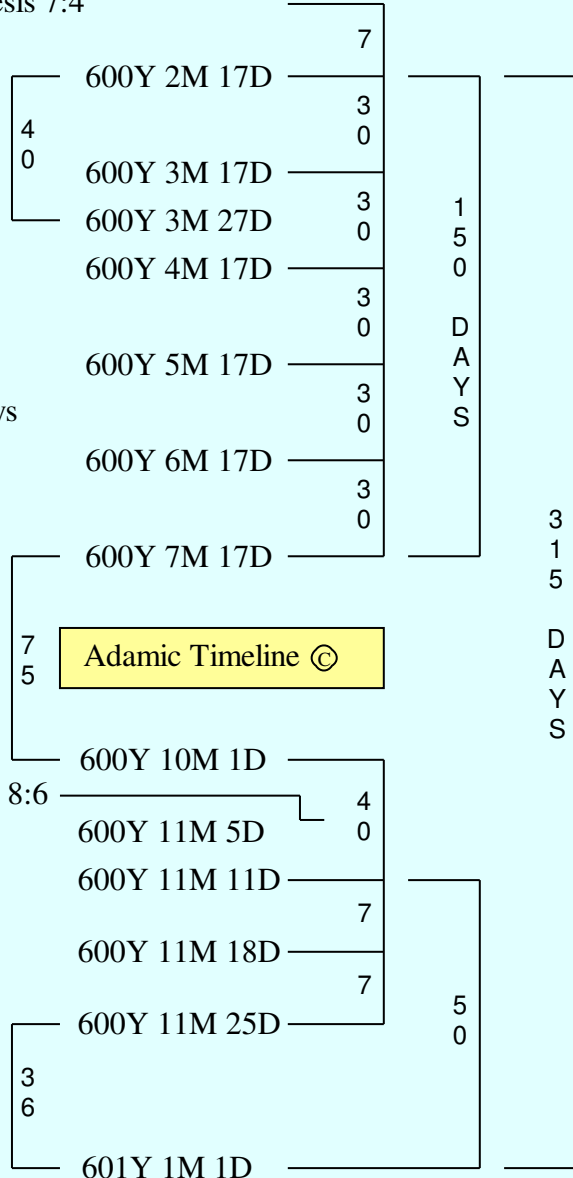

**BASE YEAR**

Noah's age 601Y 1M 1D Genesis 8:13

Noah's age 600Y 2M 17D Genesis 7:11

**1656**

**315 Days @ 360 Day Year**

4M 6D

Warning given - Genesis 7:4

4M 13D

11M 27D

Hills seen - 8:5

Forty days more - 8:6

**1657**

**Start of new year**

1M 7D

Two birds sent out

Genesis 8:7 - 8

1M 14D

Dove sent out - 8:10

1M 21D

Dove sent out

Genesis 8:12

2M 27D  
Genesis 8:14

**Earth dried**

Genesis 8:13

**Adamic Timeline ©**